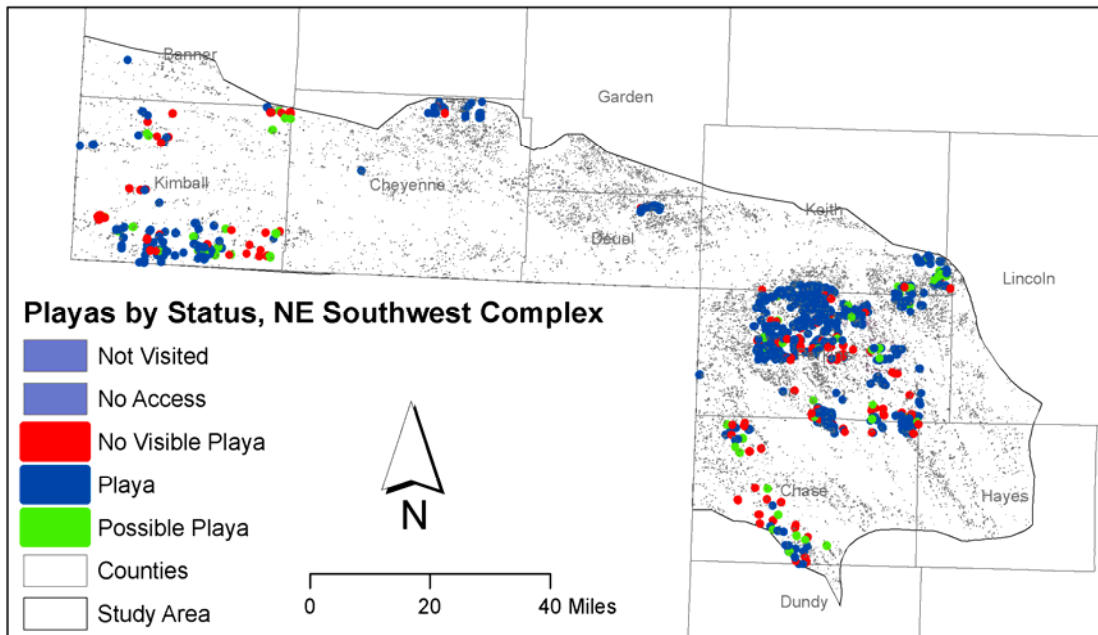

Overview Maps for Rocky Mountain Bird Observatory study of playas in the Southwest Playa Wetland Complex of Nebraska.

Map also shows the Playa Lakes Joint Venture boundary and Biologically Unique Landscapes.

All potential playa locations are depicted in gray. Field-confirmed playas in blue, possible playas in green, and locations where no playa could be verified indicated in red.