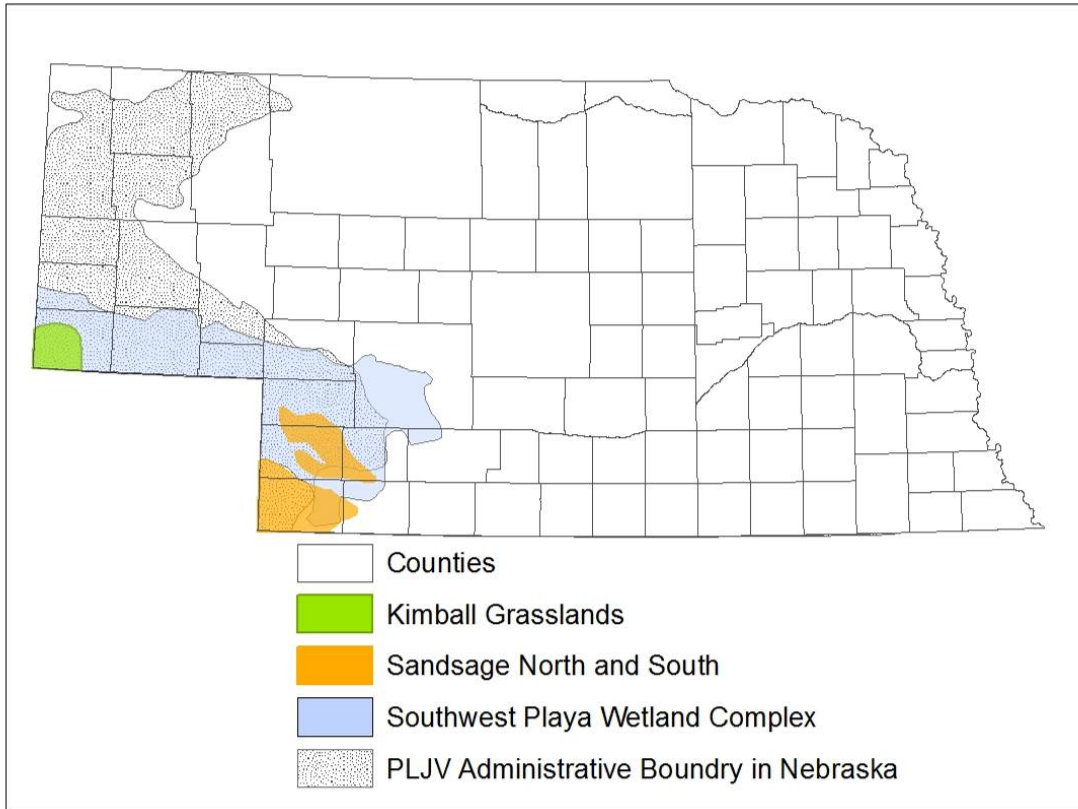

Overview Maps for Rocky Mountain Bird Observatory study of playas in the Southwest Playa Wetland Complex of Nebraska.

Map also shows the Playa Lakes Joint Venture boundary and Biologically Unique Landscapes.

All potential playa locations are depicted in gray. Field-confirmed playas in blue, possible playas in green, and locations where no playa could be verified indicated in red.